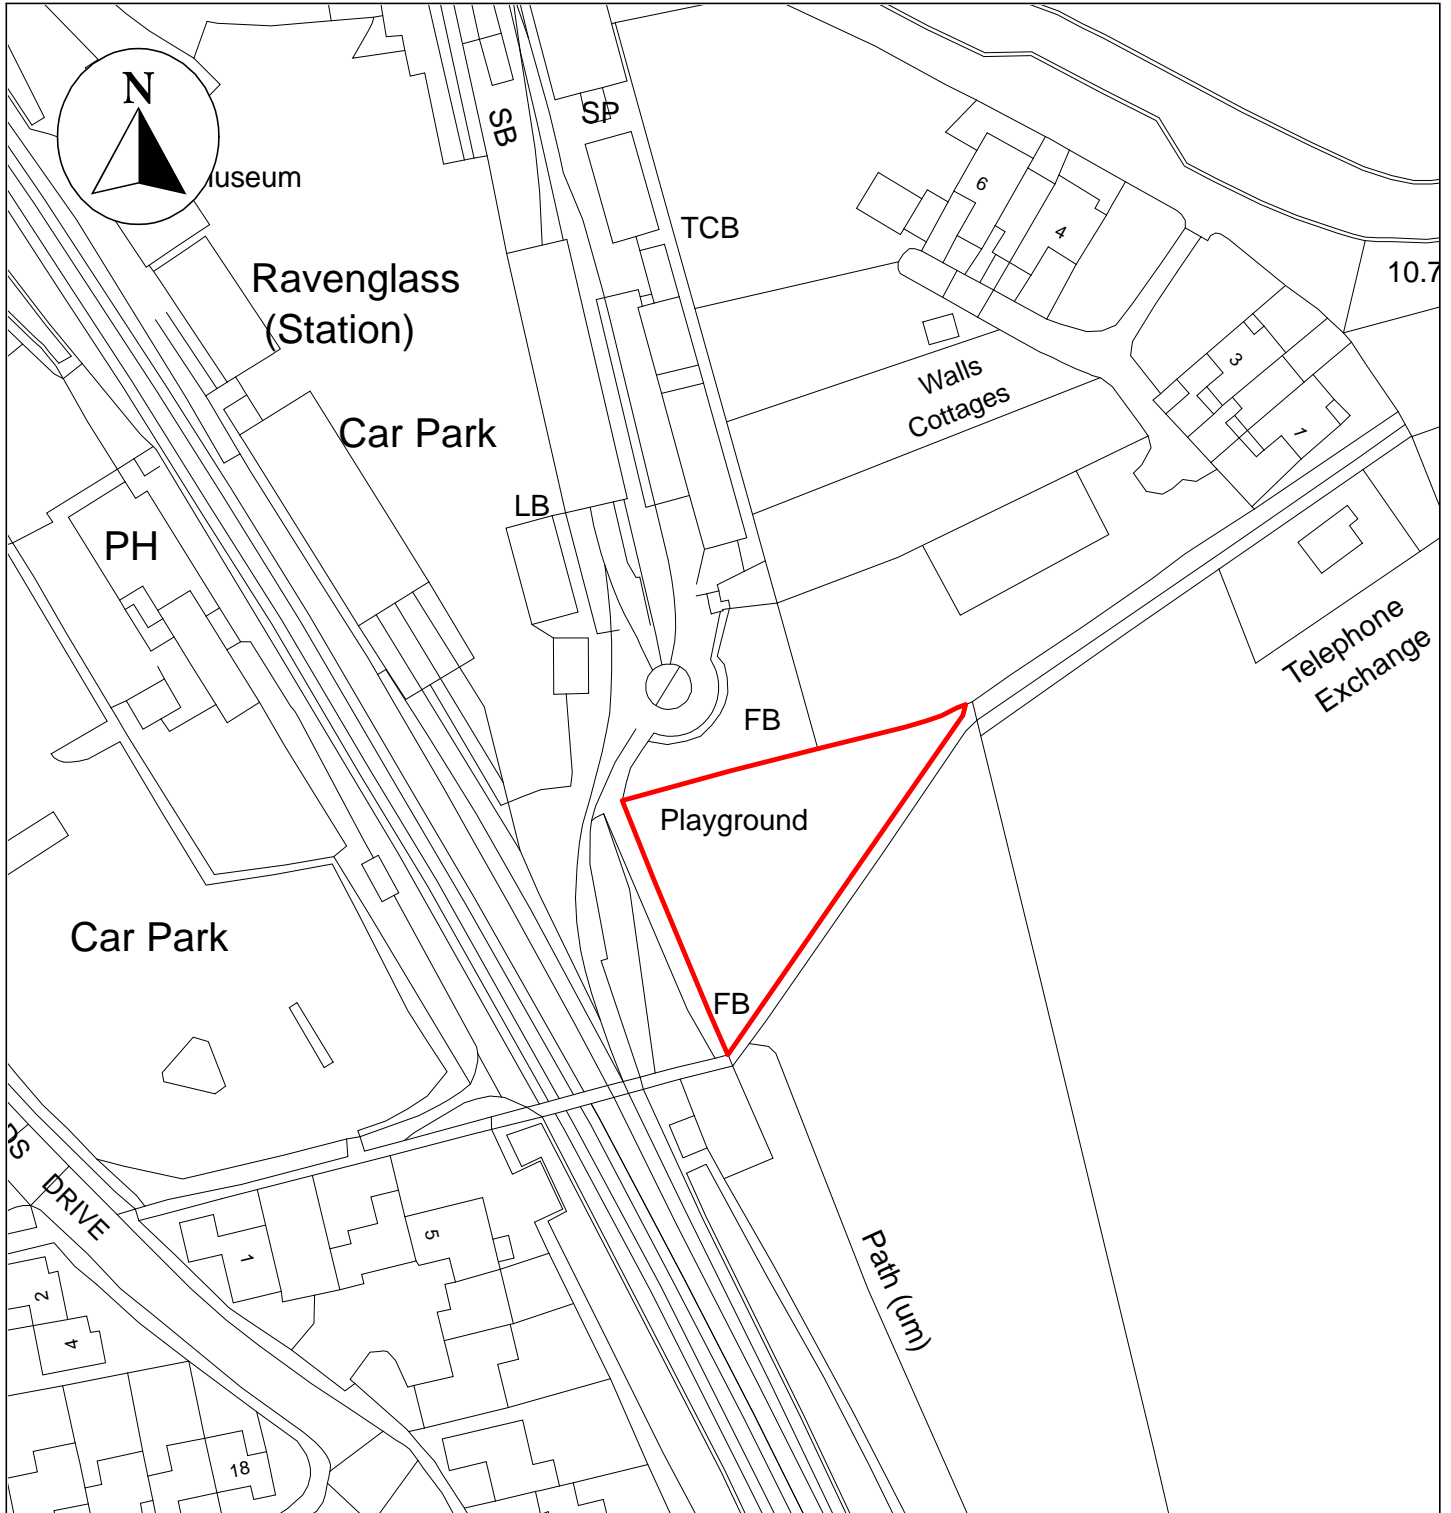

Public Space Protection Order Cumberland Council 2024

ANTI-SOCIAL BEHAVIOUR CRIME AND
POLICING ACT 2014

Play Area at Ravenglass & Eskdale Railway, Ravenglass, CA18 1SW

Neighbourhoods
Education and Enforcement
Allerdale House
Workington
CA14 3YJ

Scale: 1 : 1,000
Date: February 2024

©crown copyright database rights 2024
ordnance survey AC0000861732